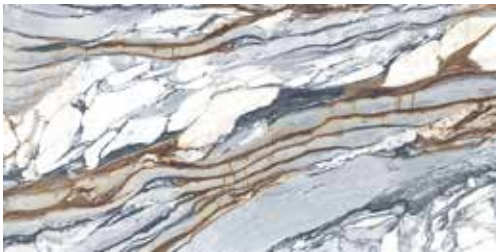

23-5/8" x 47-1/4"
9.5mm (glossy only)

TIMBER | slab

warm toned | marble look | white | gold | grey

63" x 127"
12mm Slab (glossy only)

MONET | slab

warm toned | marble look | cream | blue | gold

63" x 127"
12mm Slab (glossy only)