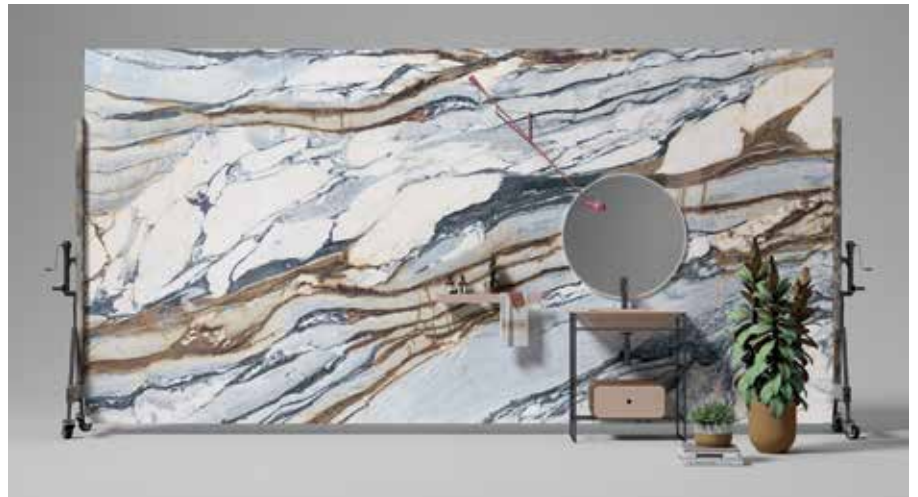

23-5/8" x 47-1/4"
9.5mm (glossy only)

TIMBER | slab

warm toned | marble look | white | gold | grey

63" x 127"
12mm Slab (glossy only)

MONET | slab

warm toned | marble look | cream | blue | gold

63" x 127"
12mm Slab (glossy only)