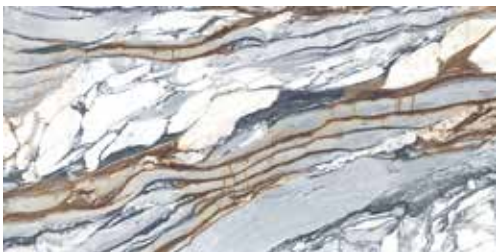

TIMBER | slab

warm toned | marble look | white | gold | grey

63" x 127"
12mm Slab (glossy only)

MONET | slab

warm toned | marble look | cream | blue | gold

63" x 127"
12mm Slab (glossy only)

TREASURE | slab & tile