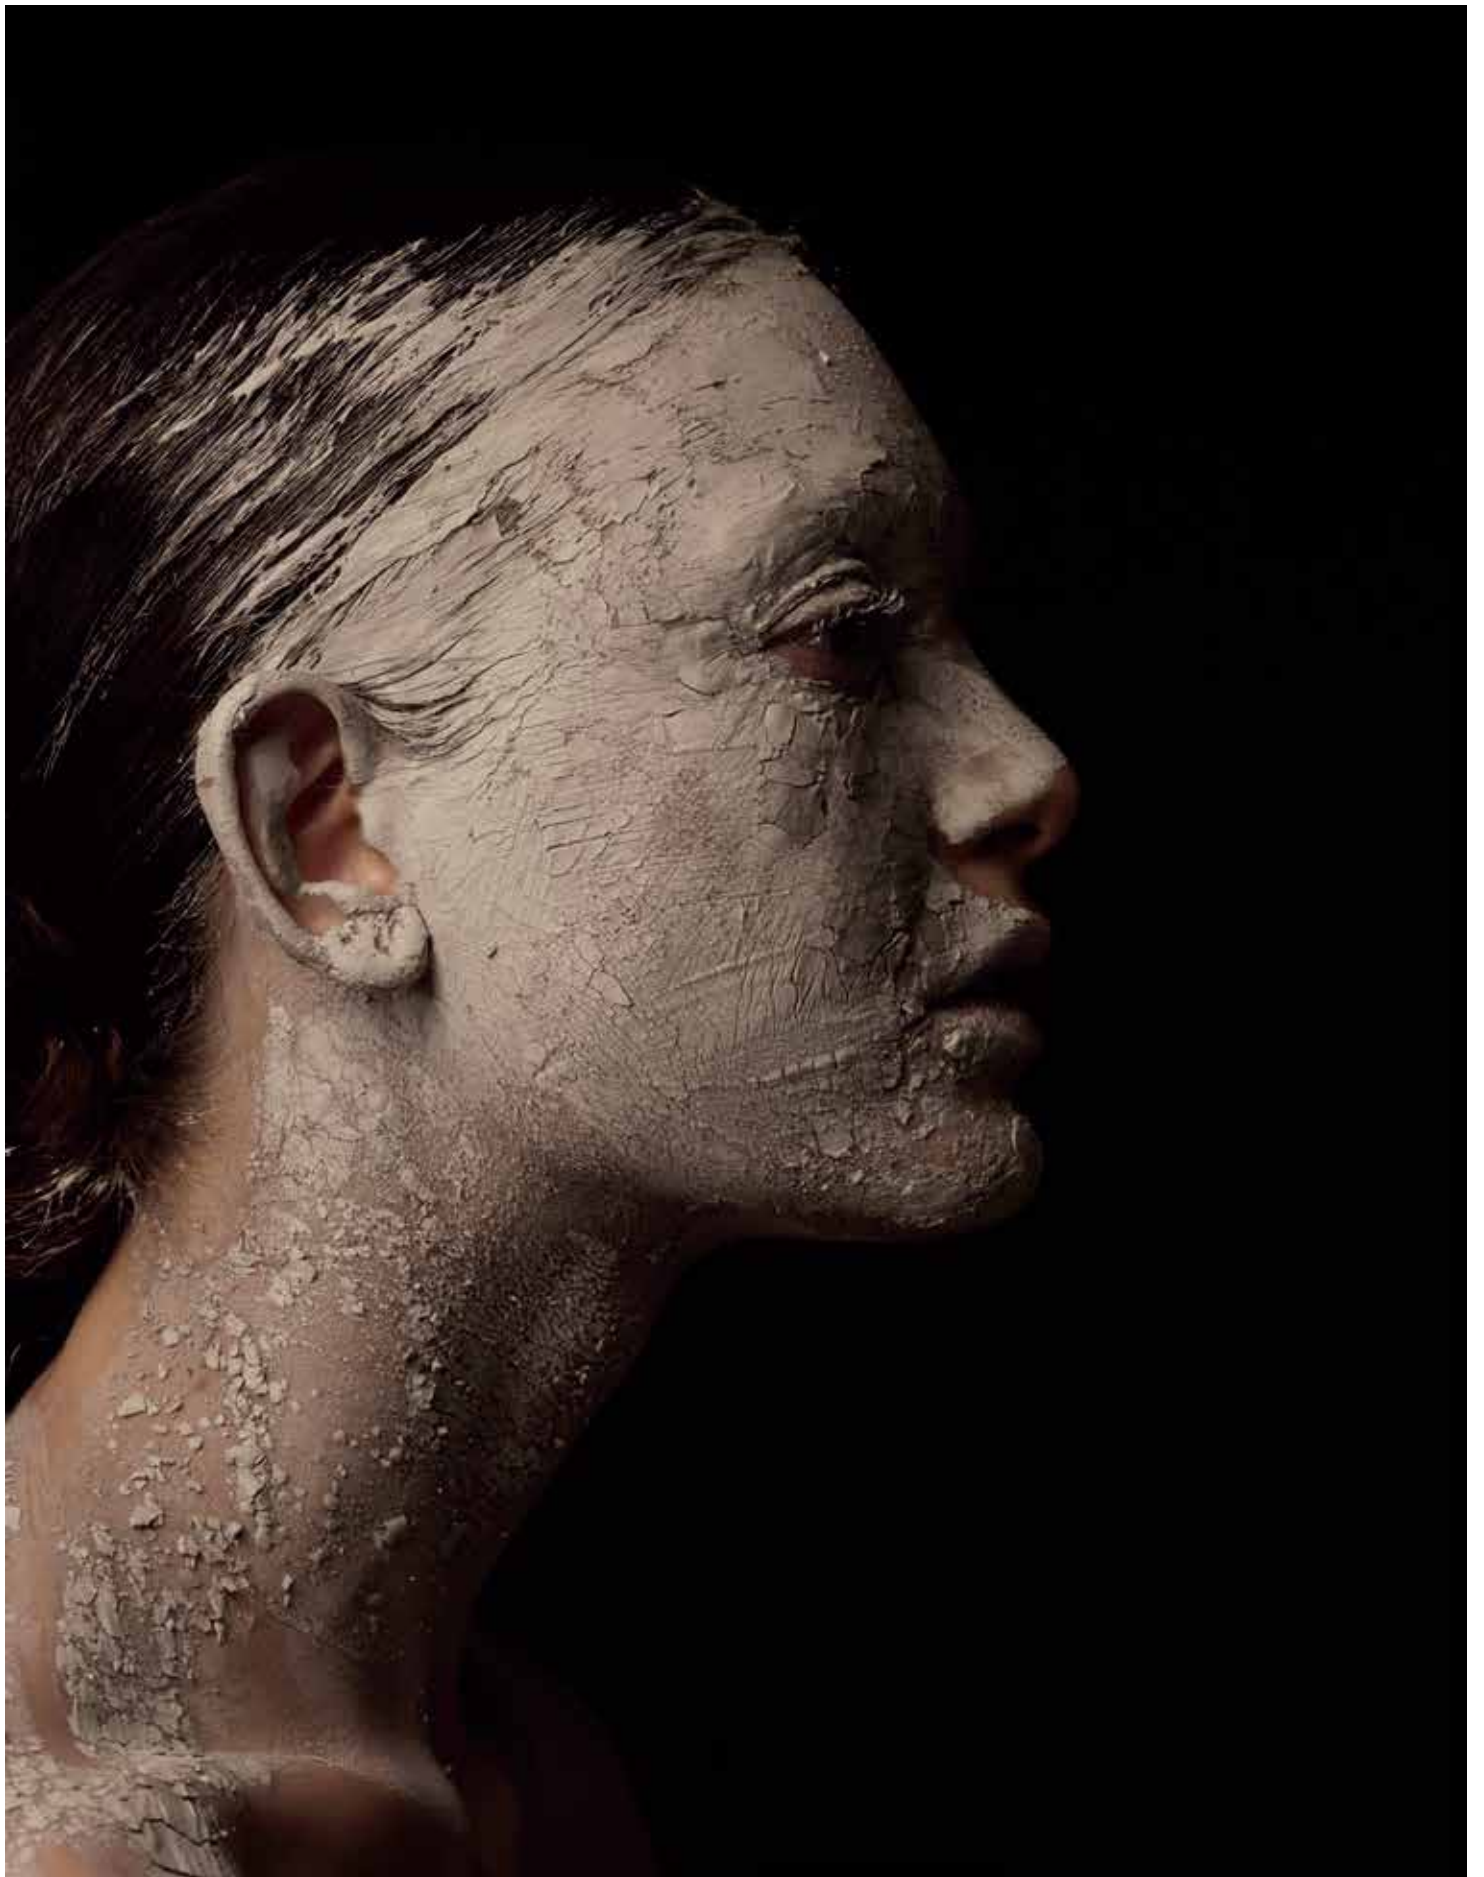

TERRA

porcelain tile | *clay collection* | vol. 1

ENVITM
SURFACES

FIELD TILE | Silk Finish | Rectified - 9.5mm

120x120 | 47-1/4" x 47-1/4"
Silk Finish | Rectified
Kaolin

Silk Finish Plus | Rectified
Kaolin

60x120 | 23-5/8" x 47-1/4"
Silk Finish | Rectified

Fog
Gravel
Kaolin
Dune
Mesa
Flora
H2O

60x60 | 23-5/8" x 23-5/8"
Silk Finish | Rectified

Fog
Gravel
Kaolin
Dune
Mesa
Flora
H2O

30x60 | 11-13/16" x 23-5/8"
Silk Finish | Rectified

Fog
Gravel
Kaolin
Dune
Mesa
Flora
H2O

Mosaic 3x3*

Tile Size 2.8 x 2.8 | 1-1/8" x 1-1/8"

30x30 | 11-13/16" x 11-13/16"
Silk Finish | Rectified

Fog
Gravel
Kaolin
Dune
Mesa
Flora
H2O

The Silk Finish combines excellent anti-slip performances with a ceramic surface that's silky to the touch. Laying with a 2mm joint is recommended.