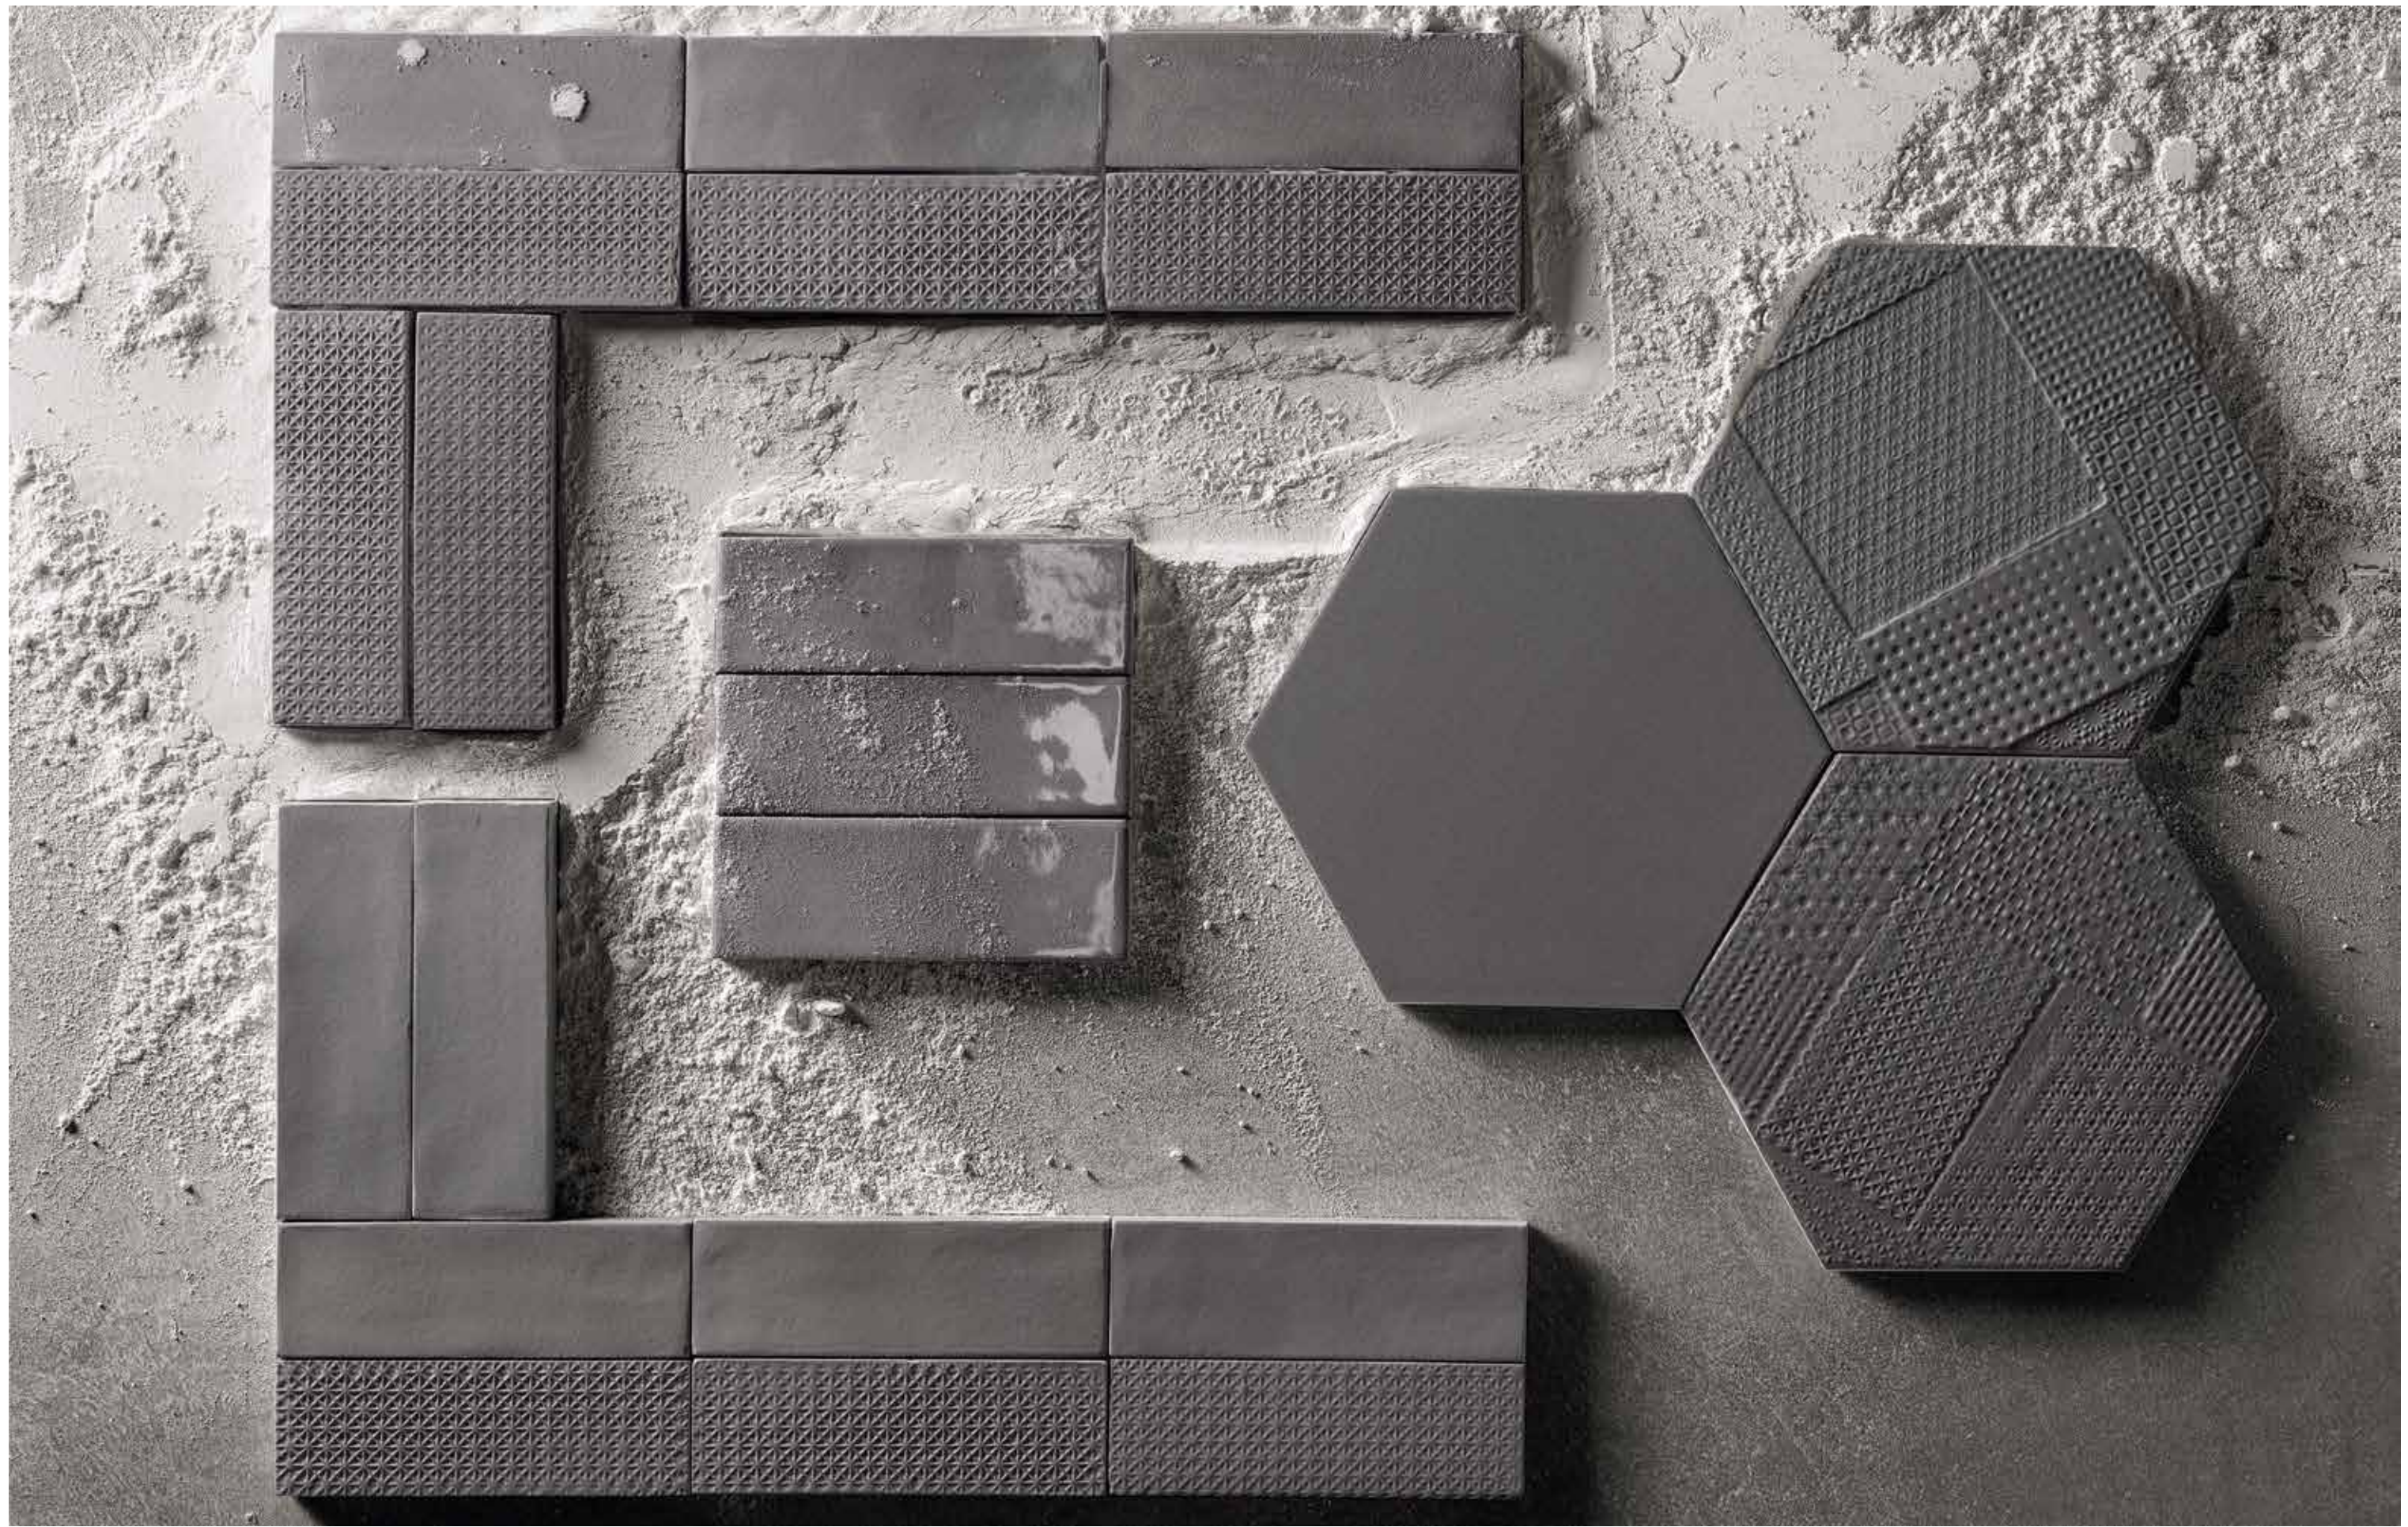

TERRA

porcelain tile | *clay collection* | vol. 1

ENVITM
SURFACES

FIELD TILE | Silk Finish | Rectified - 9.5mm

120x120 | 47-1/4" x 47-1/4"
Silk Finish | Rectified
Kaolin

Silk Finish Plus | Rectified
Kaolin

Fog
Gravel
Kaolin
Dune
Mesa
Flora
H2O

Mosaic 3x3*

Tile Size 2.8 x 2.8 | 1-1/8" x 1-1/8"

30x30 | 11-13/16" x 11-13/16"
Silk Finish | Rectified

Fog
Gravel
Kaolin
Dune
Mesa
Flora
H2O

The Silk Finish combines excellent anti-slip performances with a ceramic surface that's silky to the touch. Laying with a 2mm joint is recommended.