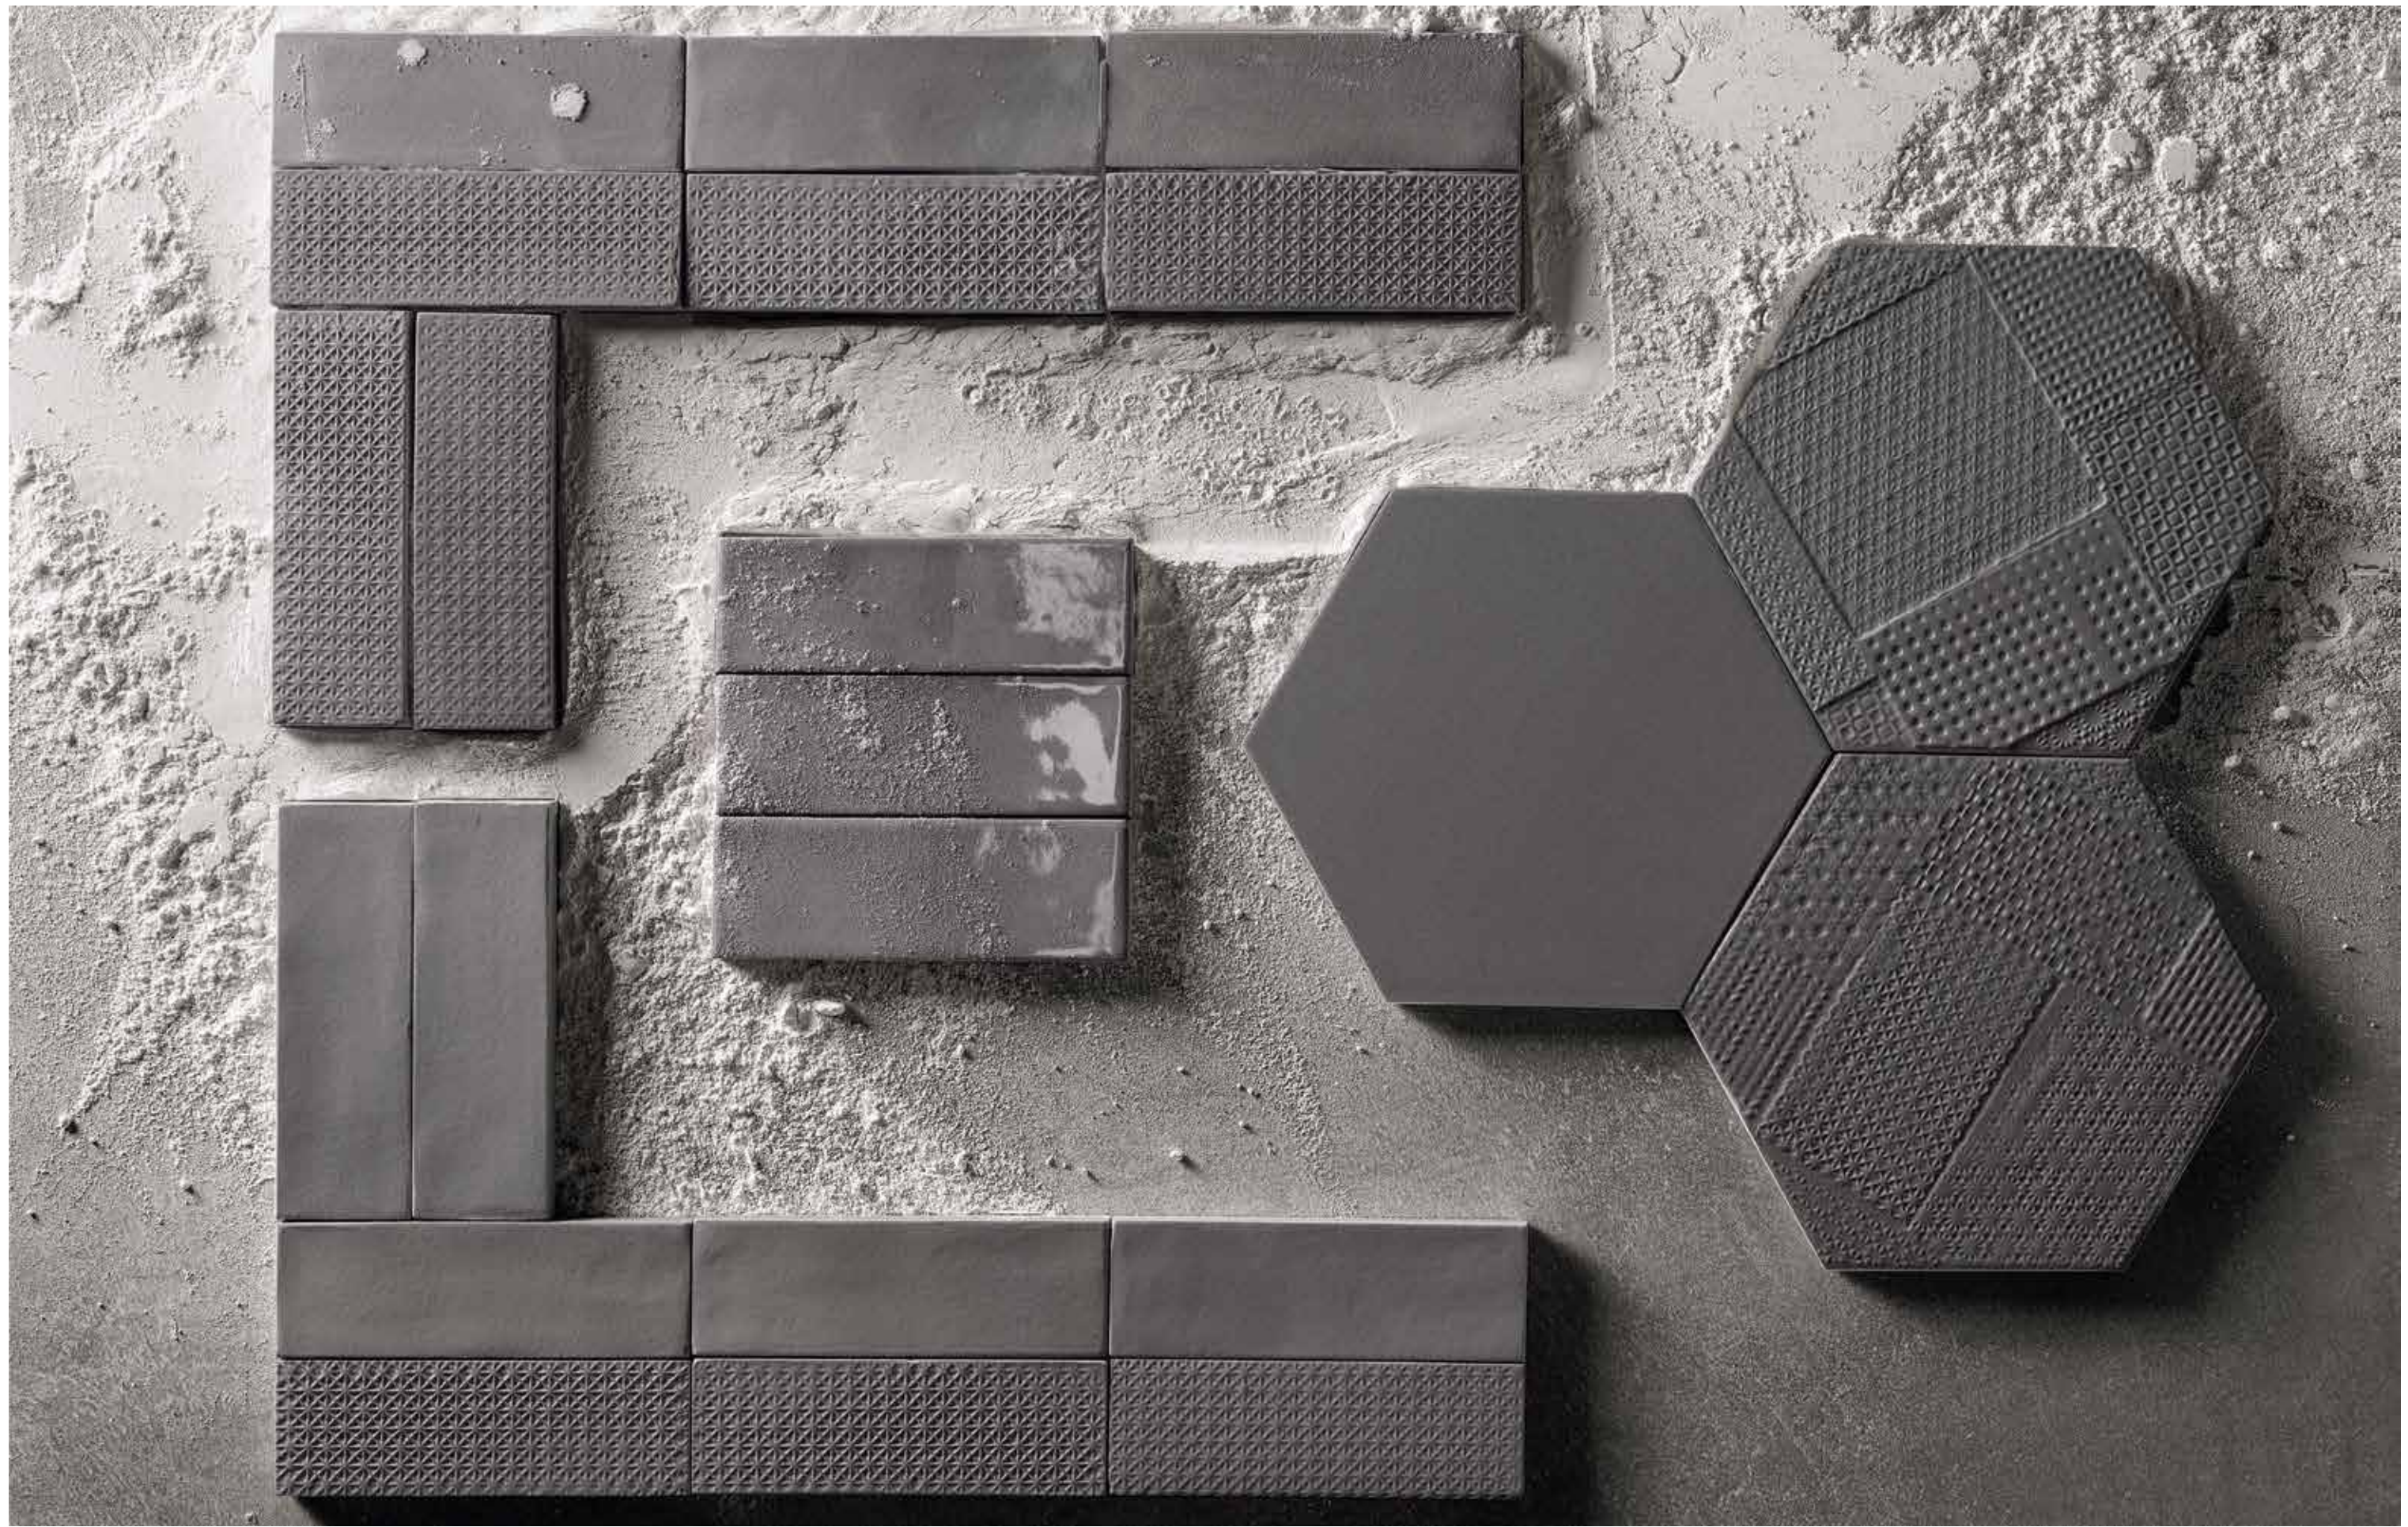

TERRA

porcelain tile | *clay collection* | vol. 1

ENVITM
SURFACES

FIELD TILE | Silk Finish | Rectified - 9.5mm

120x120 | 47-1/4" x 47-1/4"
Silk Finish | Rectified
Fog
Gravel
Kaolin
Dune

Silk Finish Plus | Rectified
Gravel
Kaolin
Dune