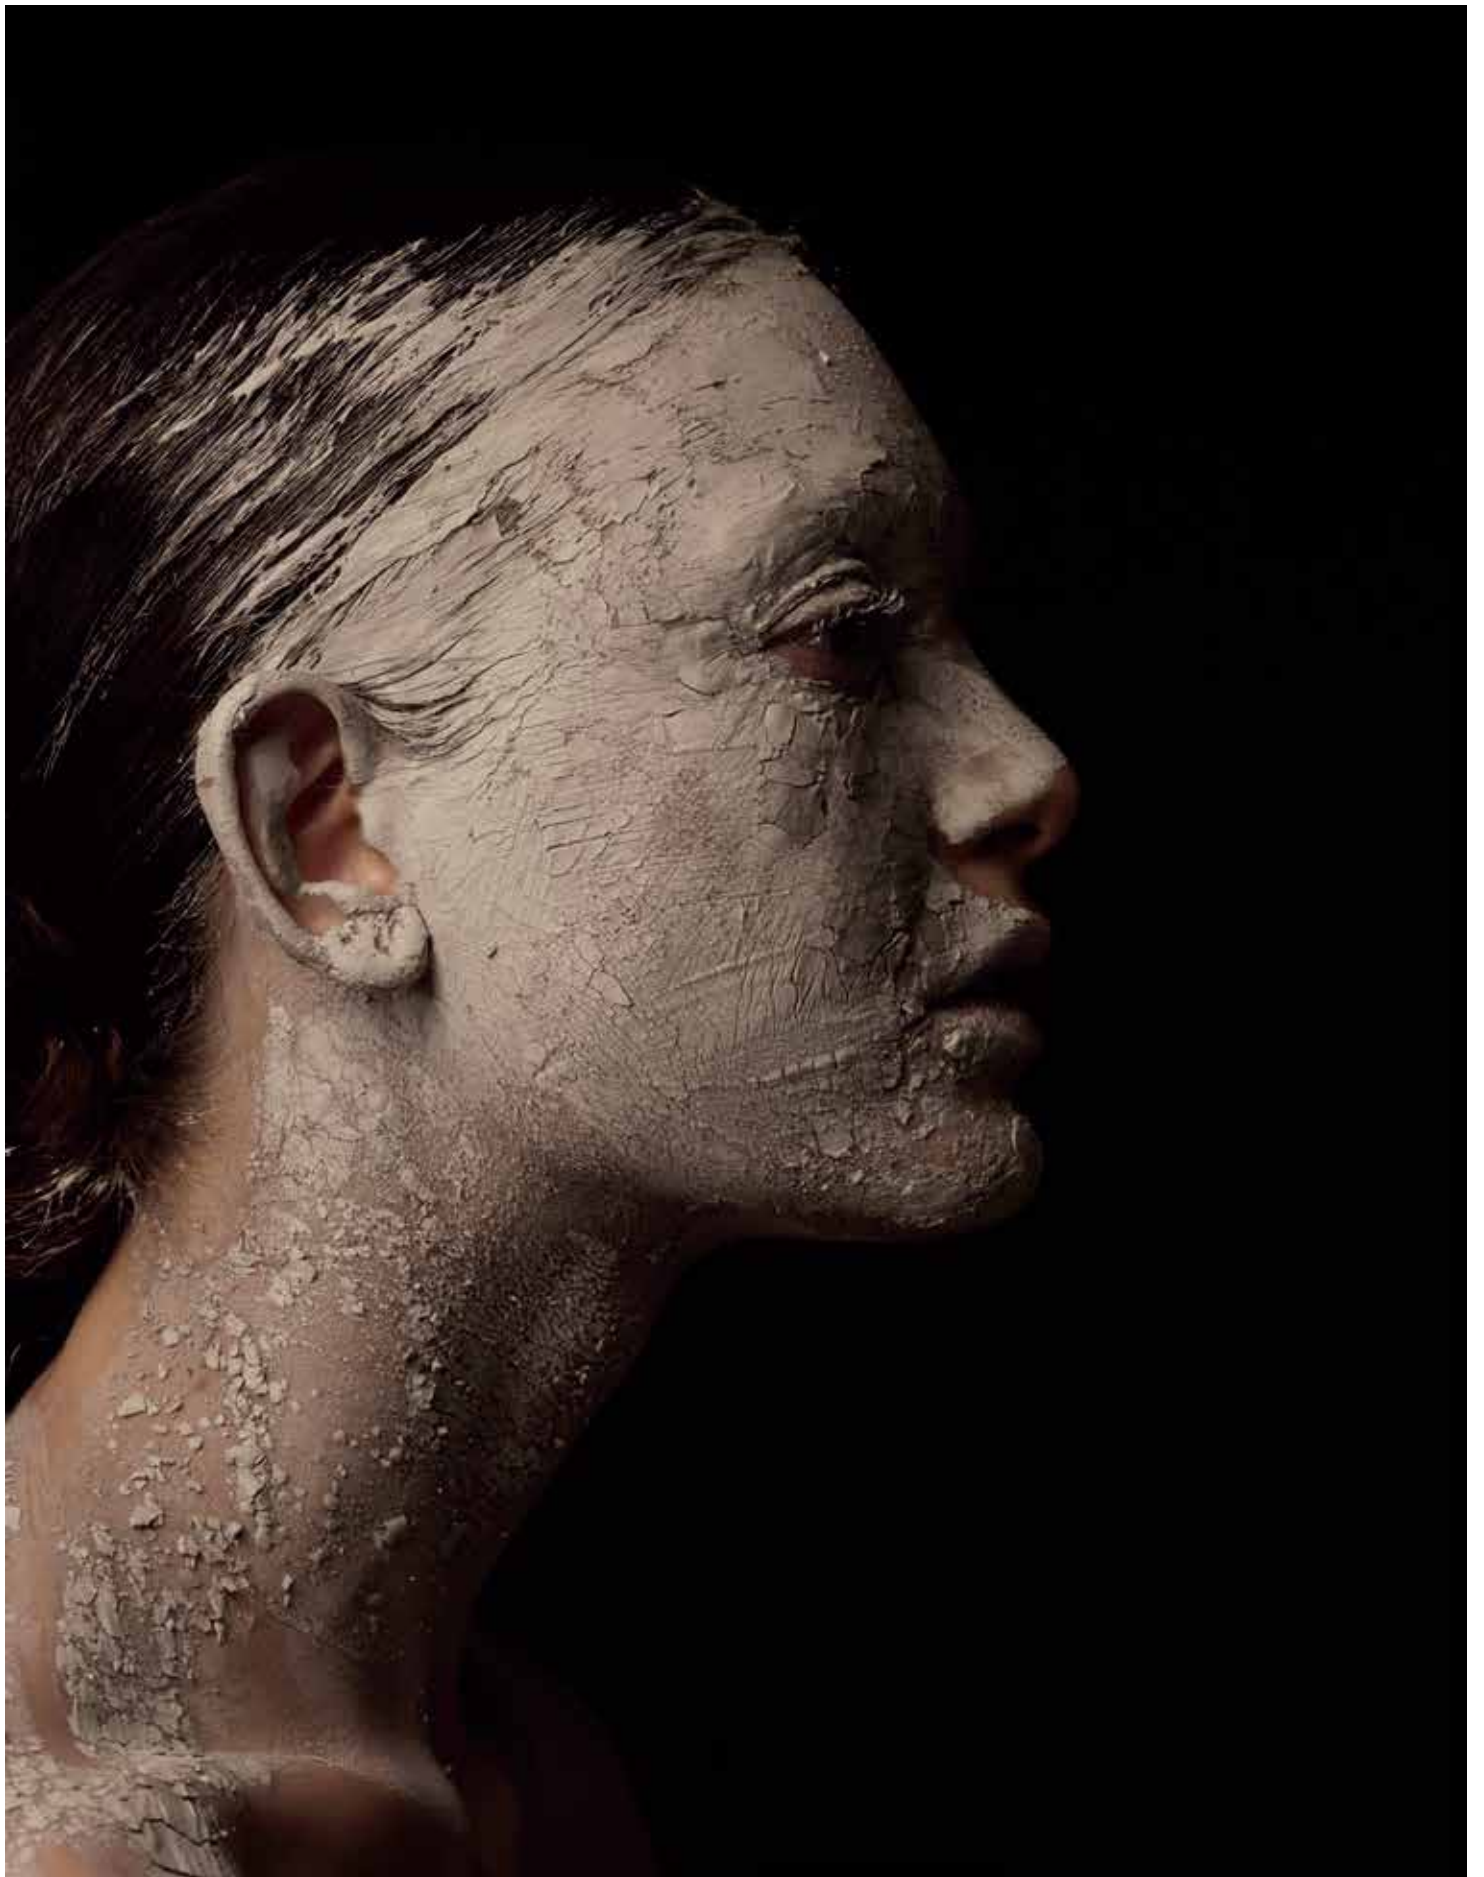

TERRA

porcelain tile | *clay collection* | vol. 1

ENVITM
SURFACES

FIELD TILE | Silk Finish | Rectified - 9.5mm

120x120 | 47-1/4" x 47-1/4"
Silk Finish | Rectified
Fog
Gravel
Kaolin
Dune

Silk Finish Plus | Rectified
Gravel
Kaolin
Dune