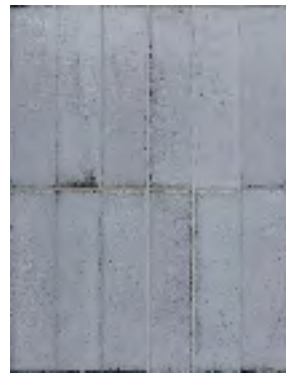

SUBWAY TILE

Glossy | Rectified - 2"x8" - 9mm

White Glossy

Smoke Glossy

Arctic Glossy

Ocean Glossy

Creme Glossy

Sienna Glossy

Matte | Rectified - 2"x8" - 9mm

White Matte

Ecru Matte

Sand Matte

Cotto Matte

Rugiada Matte

Muschio Matte

Pearl Matte